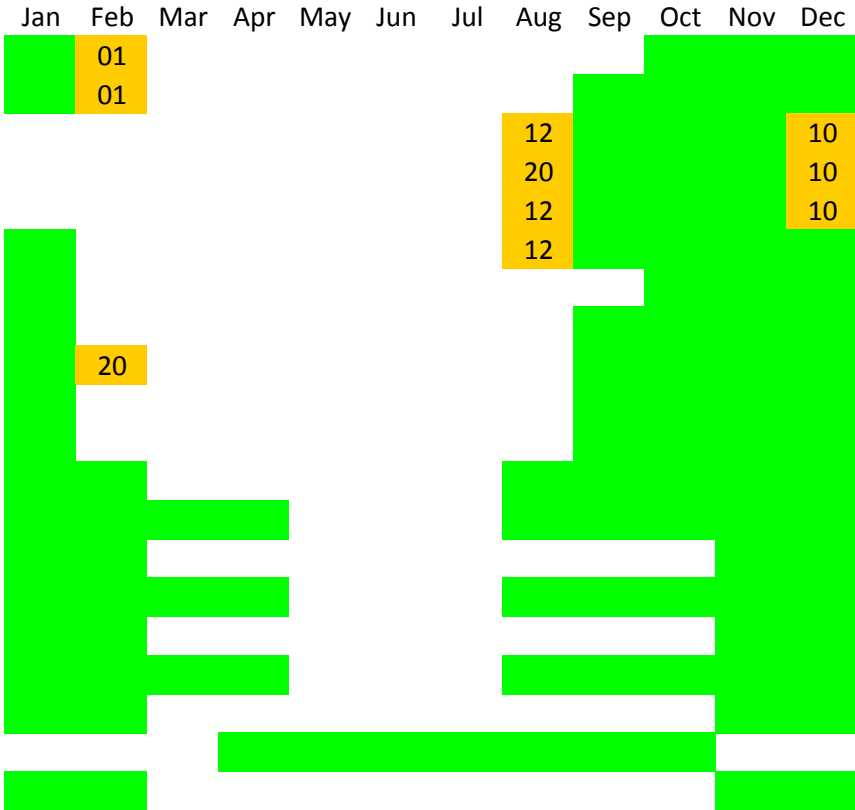

Game Seasons

Pheasant	Oct 1 - Feb 1
Partridge	Sept 1 - Feb 1
Grouse	Aug 12 - Dec 10
Ptarmigan	Aug 12 - Dec 10
Blackgrouse	Aug 20 - Dec 10
Snipe	Aug 12 - Jan 31
Woodcock	Oct 1 - Jan 31
Duck & Goose (inland)	Sept 1 - Jan 31
Duck & Goose (below high water mark)	Sept 1 - Feb 20
Coot/Moorhen	Sept 1 - Jan 31
Golden Plover	Sept 1 - Jan 31
Hare	cannot be sold March to July
Red stags	Aug 1 - April 30
Red hinds	Nov 1 - Feb 28/29
Fallow bucks	Aug 1 - April 30
Fallow does	Nov 1 - Feb 28/29
Sika stags	Aug 1 - April 30
Sika hinds	Nov 1 - Feb 28/29
Roe bucks	April 1 - Oct 31
Roe does	Nov 1 - Feb 28/29

Green: In season for the whole month.
 Amber: The numbers are fixed season start or finish dates.